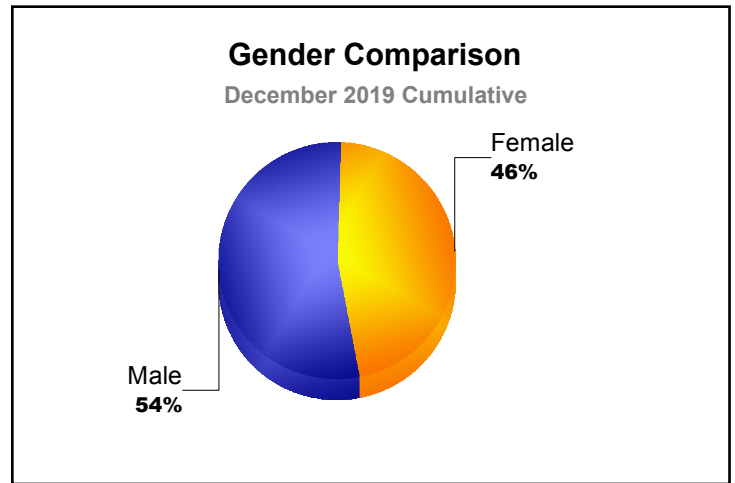

Year	New Clubs	Dropped Clubs	Gain/ Loss Clubs	New Members	Charter Members	Reinstate Members	Transfer Members	Total Member Added	Total Members Dropped	Gain/ Loss Members
2015-2016	1	0	1	122	25	11	17	175	-182	-7
2016-2017	0	-1	-1	67	6	7	5	85	-124	-39
2017-2018	0	-2	-2	89	6	9	18	122	-179	-57
2018-2019	1	0	1	65	23	12	11	111	-150	-39
2019-2020	0	-2	-2	18	5	0	8	31	-68	-37
Average	0	-1	-1	72	13	8	12	105	-141	-36