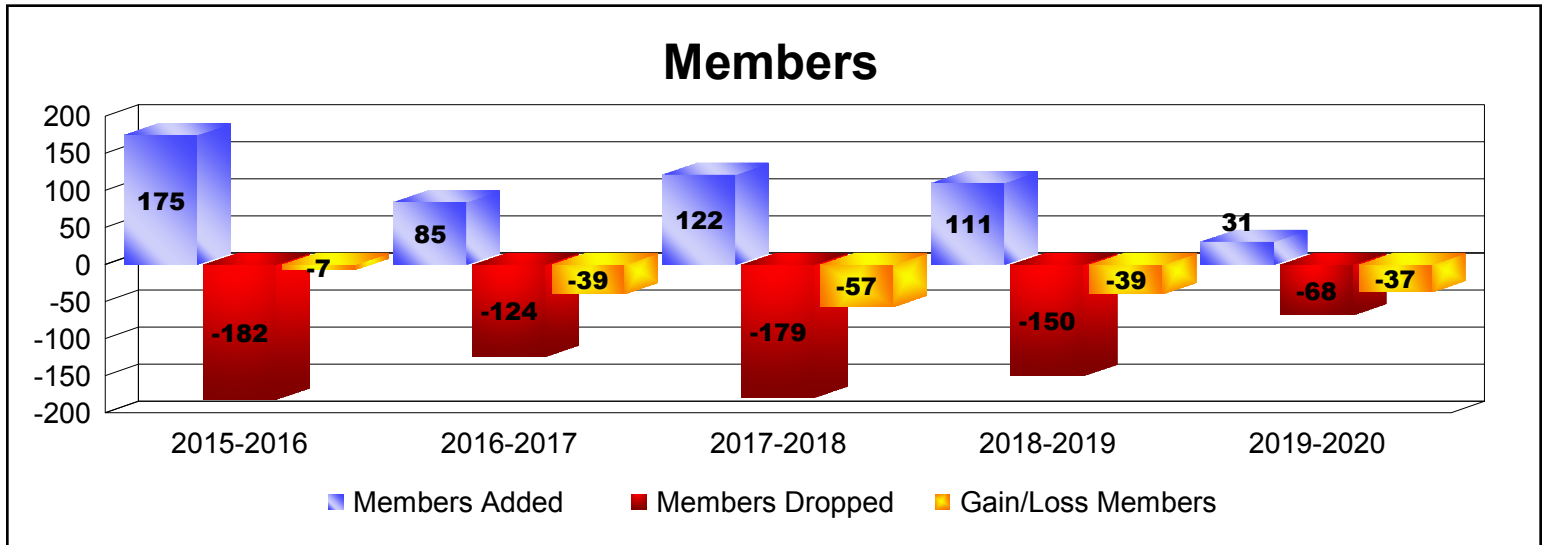

Year	New Clubs	Dropped Clubs	Gain/ Loss Clubs	New Members	Charter Members	Reinstate Members	Transfer Members	Total Member Added	Total Members Dropped	Gain/ Loss Members
2015-2016	1	0	1	122	25	11	17	175	-182	-7
2016-2017	0	-1	-1	67	6	7	5	85	-124	-39
2017-2018	0	-2	-2	89	6	9	18	122	-179	-57
2018-2019	1	0	1	65	23	12	11	111	-150	-39
2019-2020	0	-2	-2	18	5	0	8	31	-68	-37
Average	0	-1	-1	72	13	8	12	105	-141	-36

Year	New Clubs	Dropped Clubs	Gain/ Loss Clubs	New Members	Charter Members	Reinstate Members	Transfer Members	Total Member Added	Total Members Dropped	Gain/ Loss Members
2015-2016	0	-1	-1	0	0	0	0	0	-8	-8
Average	0	-1	-1	0	0	0	0	0	-8	-8