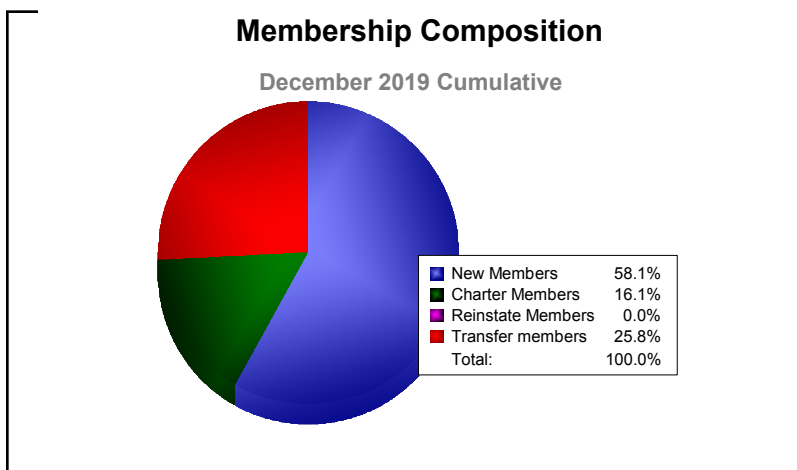

Year	New Clubs	Dropped Clubs	Gain/ Loss Clubs	New Members	Charter Members	Reinstate Members	Transfer Members	Total Member Added	Total Members Dropped	Gain/ Loss Members
2015-2016	1	0	1	122	25	11	17	175	-182	-7
2016-2017	0	-1	-1	67	6	7	5	85	-124	-39
2017-2018	0	-2	-2	89	6	9	18	122	-179	-57
2018-2019	1	0	1	65	23	12	11	111	-150	-39
2019-2020	0	-2	-2	18	5	0	8	31	-68	-37
Average	0	-1	-1	72	13	8	12	105	-141	-36