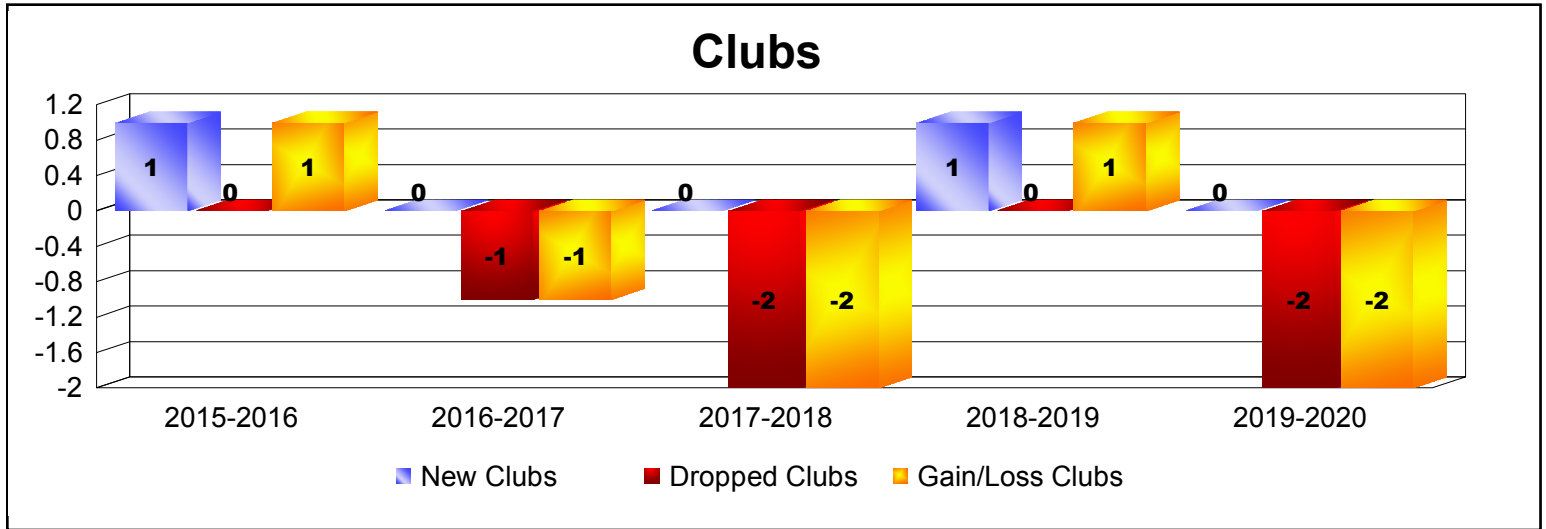

Year	New Clubs	Dropped Clubs	Gain/ Loss Clubs	New Members	Charter Members	Reinstate Members	Transfer Members	Total Member Added	Total Members Dropped	Gain/ Loss Members
2015-2016	1	0	1	122	25	11	17	175	-182	-7
2016-2017	0	-1	-1	67	6	7	5	85	-124	-39
2017-2018	0	-2	-2	89	6	9	18	122	-179	-57
2018-2019	1	0	1	65	23	12	11	111	-150	-39
2019-2020	0	-2	-2	18	5	0	8	31	-68	-37
Average	0	-1	-1	72	13	8	12	105	-141	-36

Year	New Clubs	Dropped Clubs	Gain/ Loss Clubs	New Members	Charter Members	Reinstate Members	Transfer Members	Total Member Added	Total Members Dropped	Gain/ Loss Members
2015-2016	0	-1	-1	0	0	0	0	0	-8	-8
Average	0	-1	-1	0	0	0	0	0	-8	-8